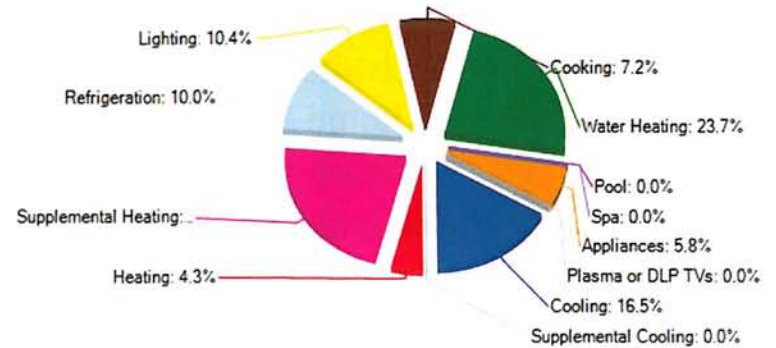

Discover how you use energy

Estimated Energy Breakdown - Usage (kWh)